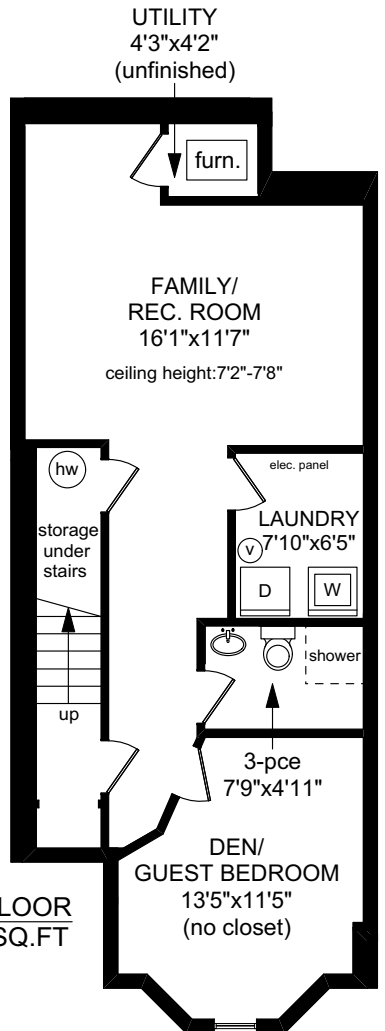

7 - 4540 WEST SAANICH ROAD

not shown in exact location

NOTE: The room name labels/sizes are for viewing reference only. They are not to be used for calculating total square footage.

	FINISHED SQ. FT.	UNFINISHED SQ. FT.	TOTAL SQ. FT.
MAIN	695	0	695
UPPER	685	0	685
LOWER	674	21	695
TOTAL	2054	21	2075
GARAGE	0	226	226
PATIO	0	80	80

PREPARED FOR THE EXCLUSIVE USE OF
BRETT JONES OF NEWPORT REALTY

MEASURED ON: 09/20/21
DRAWING FILE: 18071

Tafmeasure VICTORIA, B.C.
Ph. 883.8894
www.tafmeasure.com