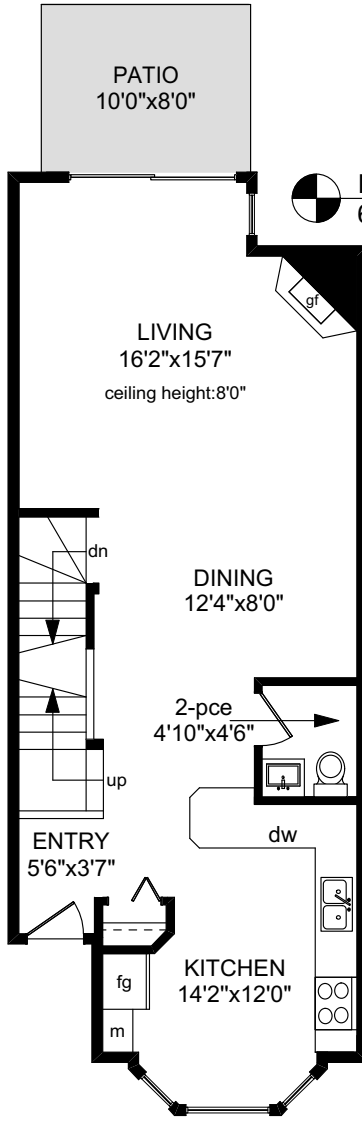

7 - 4540 WEST SAANICH ROAD

not shown in exact location

NOTE: The room name labels/sizes are for viewing reference only. They are not to be used for calculating total square footage.

	FINISHED SQ. FT.	UNFINISHED SQ. FT.	TOTAL SQ. FT.
MAIN	695	0	695
UPPER	685	0	685
LOWER	674	21	695
TOTAL	2054	21	2075
GARAGE	0	226	226
PATIO	0	80	80

PREPARED FOR THE EXCLUSIVE USE OF
BRETT JONES OF NEWPORT REALTY

MEASURED ON: 09/20/21
DRAWING FILE: 18071

Tafmeasure VICTORIA, B.C.
Ph. 883.8894
www.tafmeasure.com