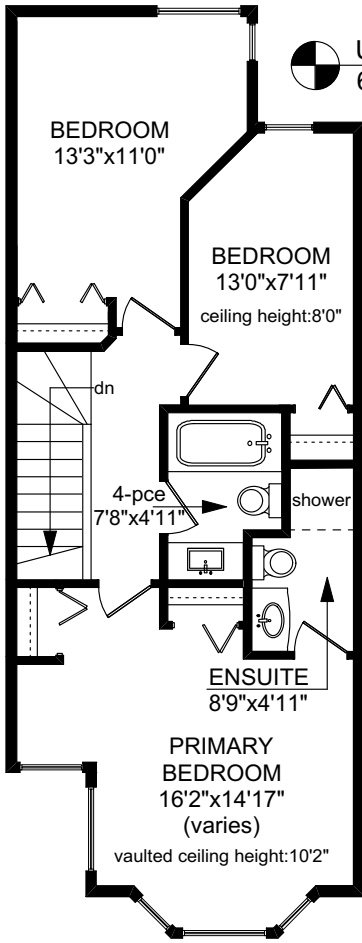

7 - 4540 WEST SAANICH ROAD

not shown in exact location

NOTE: The room name labels/sizes are for viewing reference only. They are not to be used for calculating total square footage.

	FINISHED SQ. FT.	UNFINISHED SQ. FT.	TOTAL SQ. FT.
MAIN	695	0	695
UPPER	685	0	685
LOWER	674	21	695
TOTAL	2054	21	2075
GARAGE	0	226	226
PATIO	0	80	80

PREPARED FOR THE EXCLUSIVE USE OF
BRETT JONES OF NEWPORT REALTY

MEASURED ON: 09/20/21
DRAWING FILE: 18071

Tafmeasure VICTORIA, B.C.
Ph. 883.8894
www.tafmeasure.com