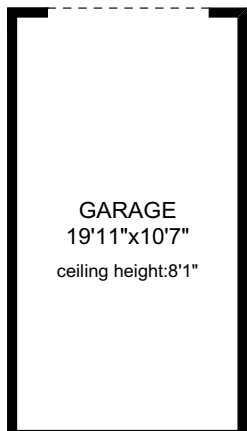

7 - 4540 WEST SAANICH ROAD

not shown in exact location

NOTE: The room name labels/sizes are for viewing reference only. They are not to be used for calculating total square footage.

	FINISHED SQ. FT.	UNFINISHED SQ. FT.	TOTAL SQ. FT.
MAIN	695	0	695
UPPER	685	0	685
LOWER	674	21	695
TOTAL	2054	21	2075
GARAGE	0	226	226
PATIO	0	80	80

PREPARED FOR THE EXCLUSIVE USE OF
BRETT JONES OF NEWPORT REALTY

MEASURED ON: 09/20/21
DRAWING FILE: 18071

Tafmeasure VICTORIA, B.C.
Ph. 883.8894
www.tafmeasure.com