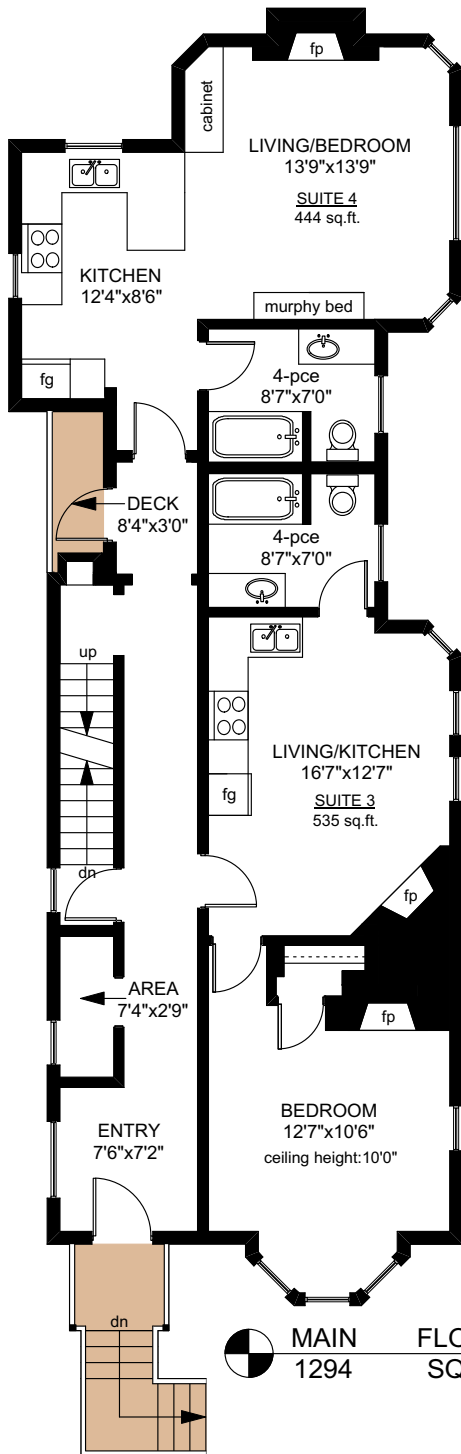

867 HUMBOLDT STREET

| | FINISHED SQ. FT. | UNFINISHED SQ. FT. | TOTAL SQ. FT. |
|-------|------------------|--------------------|---------------|
| MAIN | 1294 | 0 | 1294 |
| UPPER | 1261 | 0 | 1261 |
| LOWER | 1313 | 0 | 1313 |
| TOTAL | 3868 | 0 | 3868 |
| DECKS | 0 | 121 | 121 |

PREPARED FOR THE EXCLUSIVE USE OF
BRETT JONES OF NEWPORT REALTY

MEASURED ON: 07/30/18
DRAWING FILE: 15744

Taf Measure VICTORIA, B.C.
Ph. 883.8894
www.tafemeasure.com