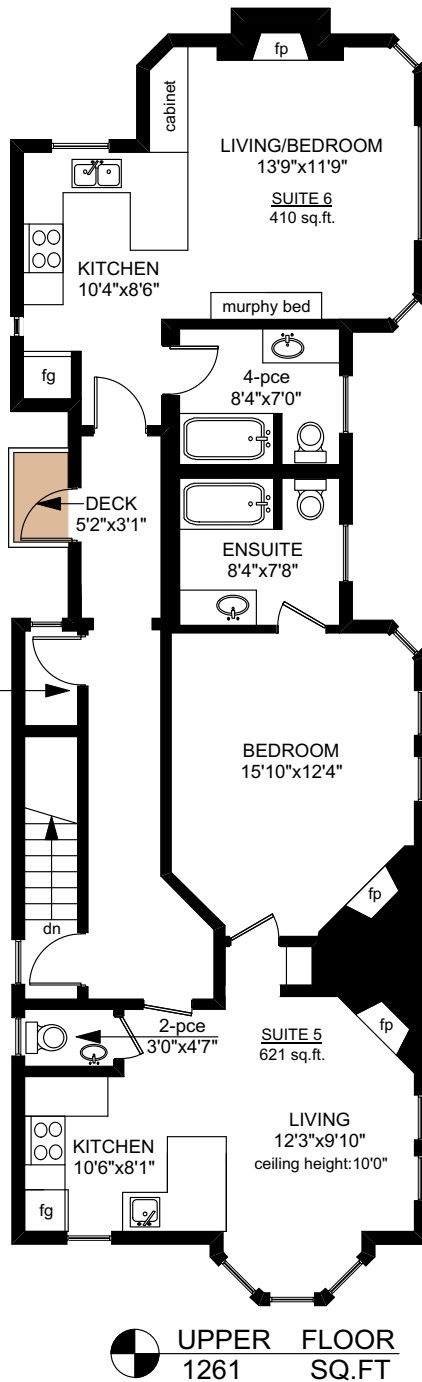

867 HUMBOLDT STREET

| | FINISHED SQ. FT. | UNFINISHED SQ. FT. | TOTAL SQ. FT. |
|-------|------------------|--------------------|---------------|
| MAIN | 1294 | 0 | 1294 |
| UPPER | 1261 | 0 | 1261 |
| LOWER | 1313 | 0 | 1313 |
| TOTAL | 3868 | 0 | 3868 |
| DECKS | 0 | 121 | 121 |

PREPARED FOR THE EXCLUSIVE USE OF
BRETT JONES OF NEWPORT REALTY

MEASURED ON: 07/30/18
DRAWING FILE: 15744

Taf Measure VICTORIA, B.C.
Ph. 883.8894
www.tafemeasure.com