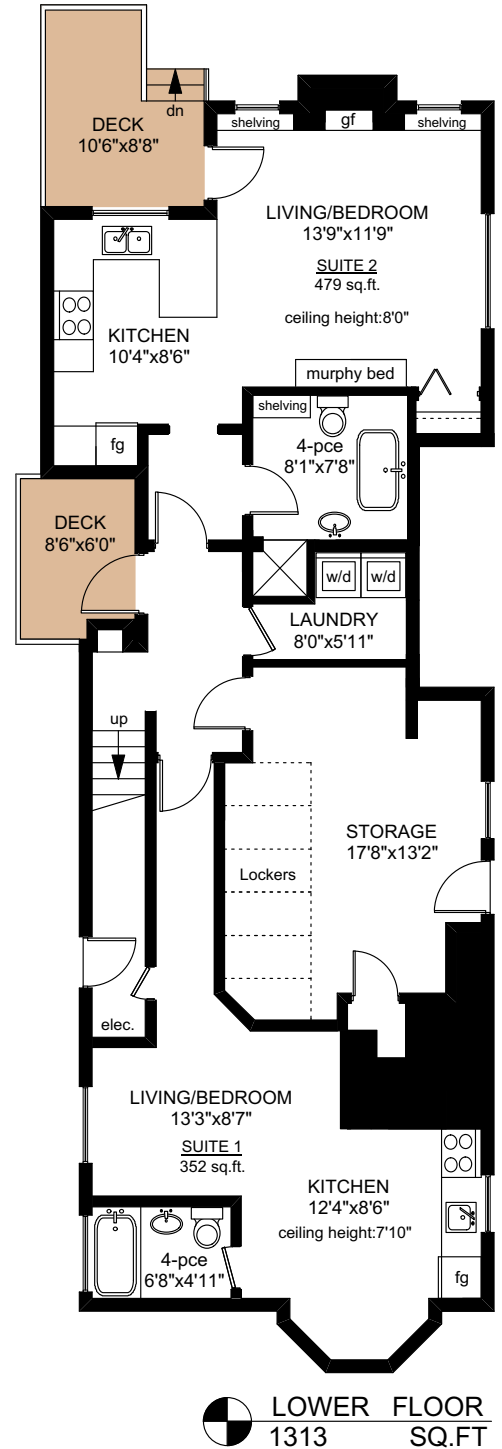

867 HUMBOLDT STREET

| | FINISHED SQ. FT. | UNFINISHED SQ. FT. | TOTAL SQ. FT. |
|-------|------------------|--------------------|---------------|
| MAIN | 1294 | 0 | 1294 |
| UPPER | 1261 | 0 | 1261 |
| LOWER | 1313 | 0 | 1313 |
| TOTAL | 3868 | 0 | 3868 |
| DECKS | 0 | 121 | 121 |

PREPARED FOR THE EXCLUSIVE USE OF
BRETT JONES OF NEWPORT REALTY

MEASURED ON: 07/30/18
DRAWING FILE: 15744

Taf Measure VICTORIA, B.C.
Ph. 883.8894
www.tafemeasure.com