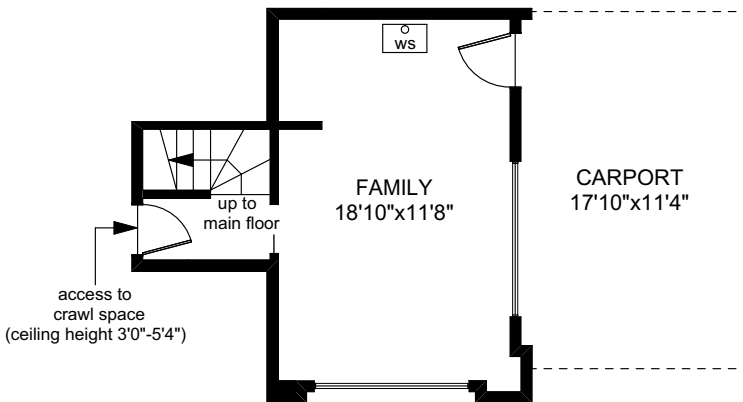

4053 TYNE COURT

UPPER FLOOR
402 SQ.FT

MAIN FLOOR
1130 SQ.FT

LOWER FLOOR
290 SQ.FT

	FINISHED SQ. FT.	UNFINISHED SQ. FT.	TOTAL SQ. FT.
MAIN	1130	0	1130
UPPER	402	0	402
LOWER	290	0	290
TOTAL	1822	0	1822
DECKS	0	496	496
PORCH	0	67	67

PREPARED FOR THE EXCLUSIVE USE OF
BRETT JONES OF NEWPORT RELTY

MEASURED ON: 04/17/19
DRAWING FILE: 17423

Tafmeasure VICTORIA, B.C.
Ph. 883.8894
www.tafmeasure.com