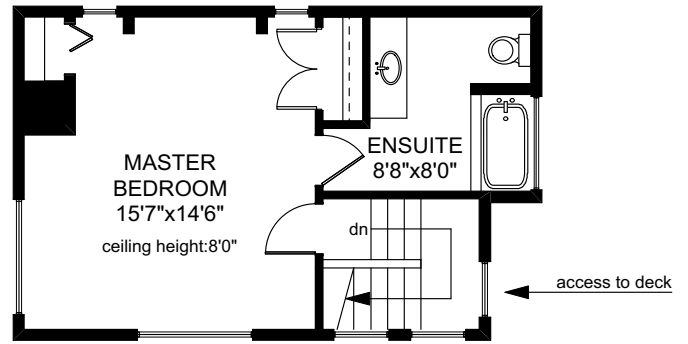

4053 TYNE COURT

UPPER FLOOR
402 SQ.FT

MAIN FLOOR
1130 SQ.FT

LOWER FLOOR
290 SQ.FT

	FINISHED SQ. FT.	UNFINISHED SQ. FT.	TOTAL SQ. FT.
MAIN	1130	0	1130
UPPER	402	0	402
LOWER	290	0	290
TOTAL	1822	0	1822
DECKS	0	496	496
PORCH	0	67	67

PREPARED FOR THE EXCLUSIVE USE OF
BRETT JONES OF NEWPORT RELTY

MEASURED ON: 04/17/19
DRAWING FILE: 17423

Tafmeasure VICTORIA, B.C.
Ph. 883.8894
www.tafmeasure.com