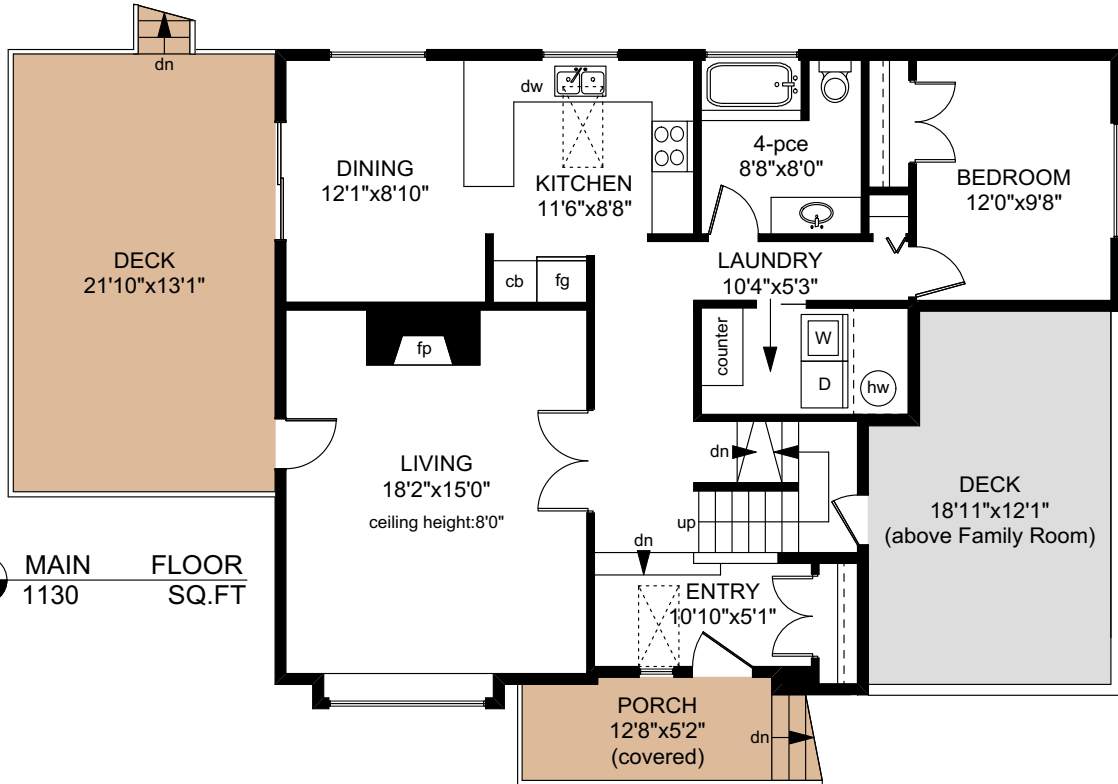

4053 TYNE COURT

UPPER FLOOR
402 SQ.FT

MAIN FLOOR
1130 SQ.FT

LOWER FLOOR
290 SQ.FT

	FINISHED SQ. FT.	UNFINISHED SQ. FT.	TOTAL SQ. FT.
MAIN	1130	0	1130
UPPER	402	0	402
LOWER	290	0	290
TOTAL	1822	0	1822
DECKS	0	496	496
PORCH	0	67	67

PREPARED FOR THE EXCLUSIVE USE OF
BRETT JONES OF NEWPORT RELTY

MEASURED ON: 04/17/19
DRAWING FILE: 17423

Tafmeasure VICTORIA, B.C.
Ph. 883.8894
www.tafmeasure.com