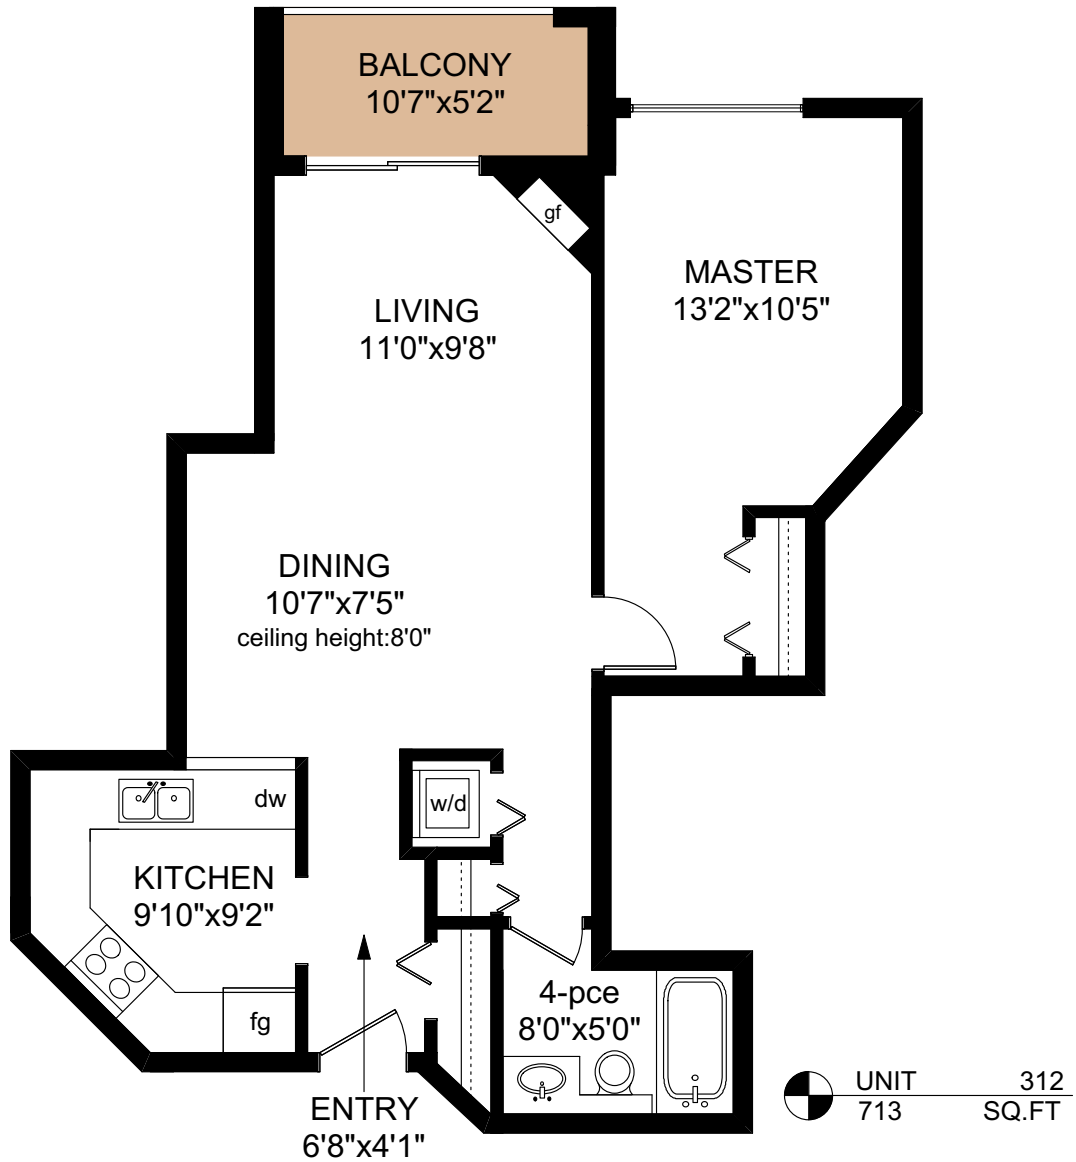

312 - 29 SONGHEES ROAD

	FINISHED SQ. FT.	UNFINISHED SQ. FT.	TOTAL SQ. FT.
UNIT 312	713	0	713
TOTAL	713	0	713
BALCONY	0	58	58

PREPARED FOR THE EXCLUSIVE USE OF
BRETT JONES OF NEWPORT REALTY

MEASURED ON: 04/02/19
DRAWING FILE: 30003