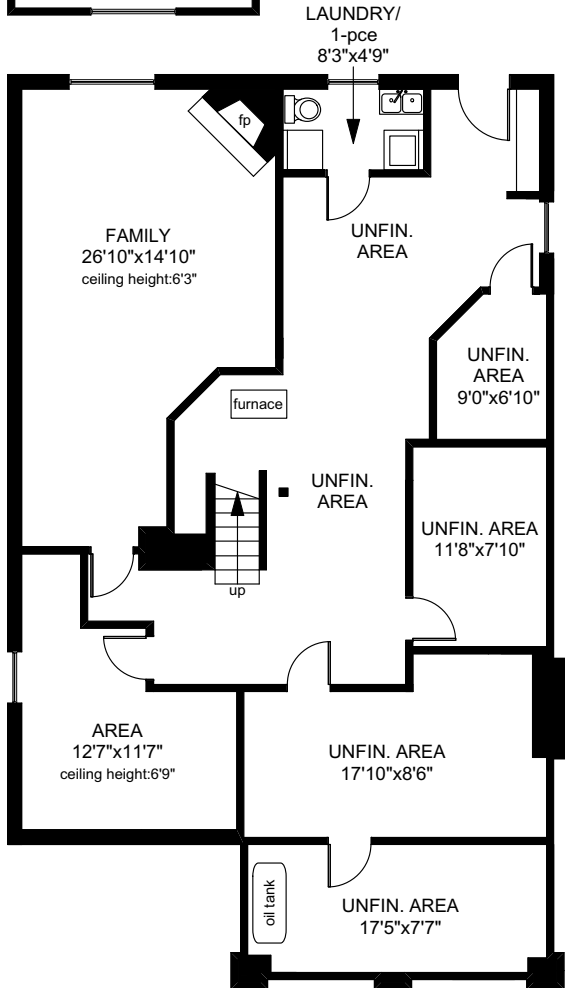

# 1734 HOLLYWOOD CRESCENT

**UPPER FLOOR**  
669 SQ.FT

**MAIN FLOOR**  
1627 SQ.FT

**LOWER FLOOR**  
1593 SQ.FT

	FINISHED SQ. FT.	UNFINISHED SQ. FT.	TOTAL SQ. FT.
MAIN	1627	0	1627
UPPER	669	0	669
LOWER	607	986	1593
TOTAL	2903	986	3889
GARAGE	0	208	208

PREPARED FOR THE EXCLUSIVE USE OF  
BRETT JONES OF NEWPORT REALTY

MEASURED ON: 10/10/18  
DRAWING FILE: 15797

**Tafe Measure** VICTORIA, B.C.  
Ph. 883.8894  
www.tafemeasure.com