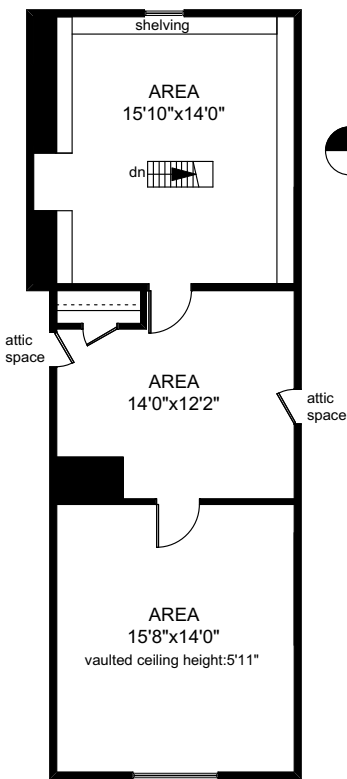

# 1734 HOLLYWOOD CRESCENT

**UPPER FLOOR**  
669 SQ.FT

**MAIN FLOOR**  
1627 SQ.FT

**LOWER FLOOR**  
1593 SQ.FT

	FINISHED SQ. FT.	UNFINISHED SQ. FT.	TOTAL SQ. FT.
MAIN	1627	0	1627
UPPER	669	0	669
LOWER	607	986	1593
TOTAL	2903	986	3889
GARAGE	0	208	208

PREPARED FOR THE EXCLUSIVE USE OF  
BRETT JONES OF NEWPORT REALTY

MEASURED ON: 10/10/18  
DRAWING FILE: 15797

**Tafe Measure** VICTORIA, B.C.  
Ph. 883.8894  
www.tafemeasure.com