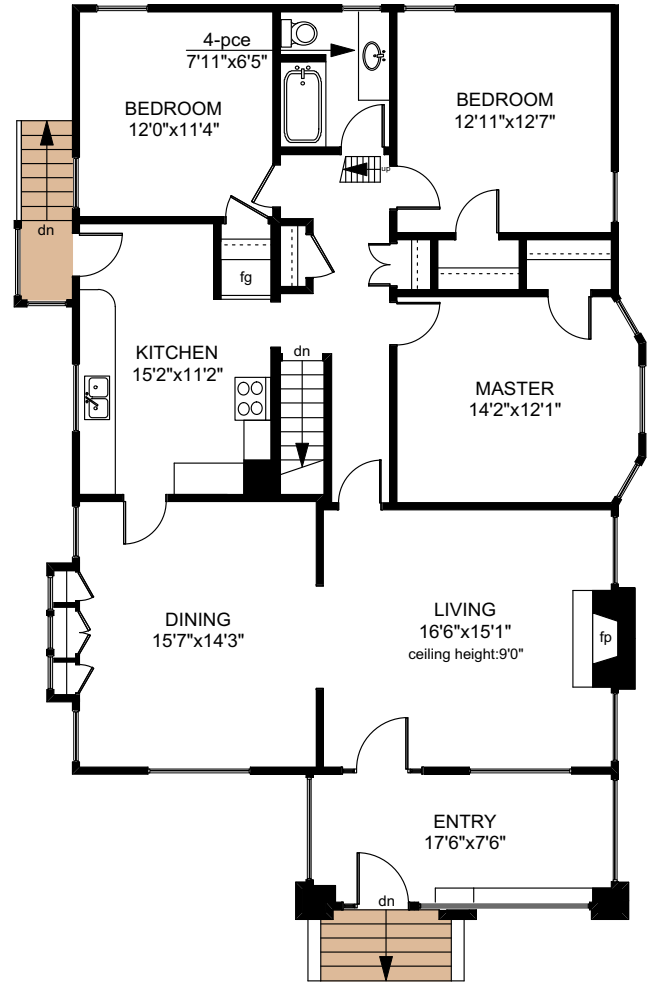

# 1734 HOLLYWOOD CRESCENT

**UPPER FLOOR**  
669 SQ.FT

**MAIN FLOOR**  
1627 SQ.FT

**LOWER FLOOR**  
1593 SQ.FT

	FINISHED SQ. FT.	UNFINISHED SQ. FT.	TOTAL SQ. FT.
MAIN	1627	0	1627
UPPER	669	0	669
LOWER	607	986	1593
TOTAL	2903	986	3889
GARAGE	0	208	208

PREPARED FOR THE EXCLUSIVE USE OF  
BRETT JONES OF NEWPORT REALTY

MEASURED ON: 10/10/18  
DRAWING FILE: 15797

**Tafe Measure** VICTORIA, B.C.  
Ph. 883.8894  
www.tafemeasure.com